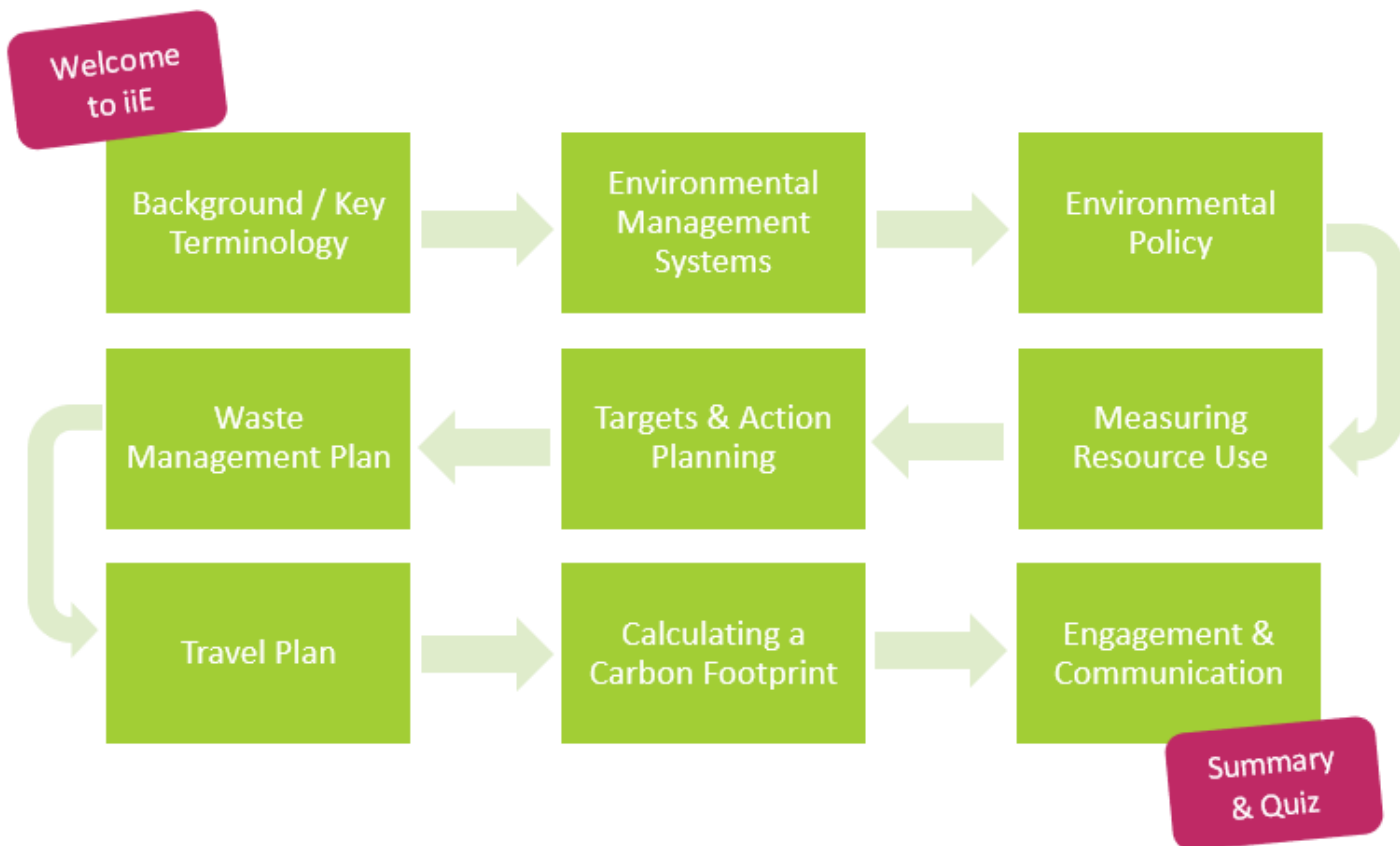

Green Champion

Course Specification

| Lesson | Structure |
|--|---|
| Welcome to iiE | <ul style="list-style-type: none"> • Introduction video outlining the course & what it covers |
| Key Terminology | <ul style="list-style-type: none"> • Sustainability – What does it really mean? • The Planetary boundaries & SDG's • Understanding your organisation impacts |
| Improving your Environmental Performance | <ul style="list-style-type: none"> • Environmental Management Systems • Plan-Do-Check-Act Model • Building an EMS manual • Key Learnings • Improving your Environmental Performance – Quick Quiz |
| Developing an Environmental Policy | <ul style="list-style-type: none"> • What is an Environmental Policy? • Carrying out an Environmental Review • Senior Management Engagement • What should be included? • Key Learnings • Short Quiz |